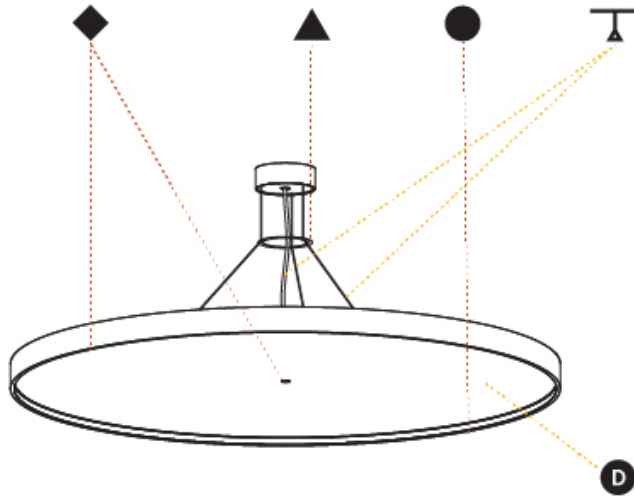

SIGN DIVA KORONA SUSPENSION

A300018-

PROJECT	_____
TYPE	_____
SPECIFIER	_____
QUANTITY	_____
DATE	_____

A