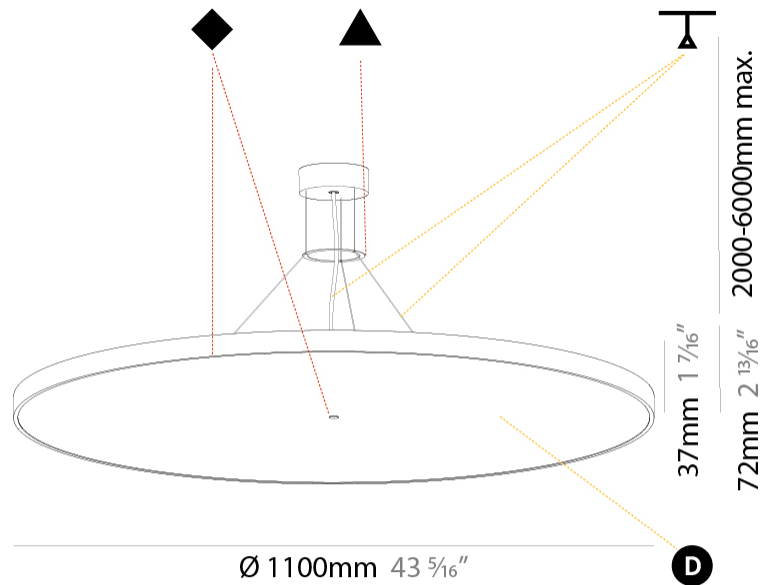

GENERAL

Series: Sign Diva
Subseries: Sign Diva
Brand: Prolicht
Division: Architectural
Mounting Type: Suspension
Mounting Location: Ceiling
Subcategory: Pendant

PHYSICAL

Shape: Round
Diameter (mm): 1100
Diameter (in): 43 5/16
Height (mm): 86
Height (in): 3 3/8
Light Distribution: Direct
Weight (kg): 19.475
Weight (lbs): 42.94
Diffuser: PMMA - Opal / Micro-Prism / Sparkling Secret / Vintage Industrial
Fixture Finish: SSR / BKV / CWI / CRY / HAB / UFT / ITA / RUA / FTG / MYG / LOD / PUS / FRO / FUP / KIA / POP / BLS / SPG / MEY / GOH / GUM / CHC / COM / ABZ / JAG / OBR / MOS / ROR
Fixture Material: Extruded Aluminum / Steel
Cable Details: 2,000mm/78 3/4" or 6,000mm/236 1/4" Transparent Cable

ELECTRICAL

Lamp Type: LED (Zhaga Standard)
Input Wattage (W): 169.4
Total Output Wattage (W): 134
Dimming: Tri-Mode (Non-Dimming and Phase Dimming (120Vac only) and 0-10V Dimming)
Driver Included: Yes
Driver Location: Integrated
Driver Type: Constant Current - Universal
Driver Class: Class 2
Input Voltage (V): 120 - 277
Constant Current (MA): 600

LED

Color Temperature (*K): 2700 / 3000 / 3500 / 4000
Max. Delivered Lumen (lm): 16140 / 19520 / 19933 / 20340
CRI: >90 CRI
Lamp Life (hrs): 50000

OPTICAL

RATINGS AND CERTIFICATIONS

Certified By: Certified for North American Standards
IP rating: IP20